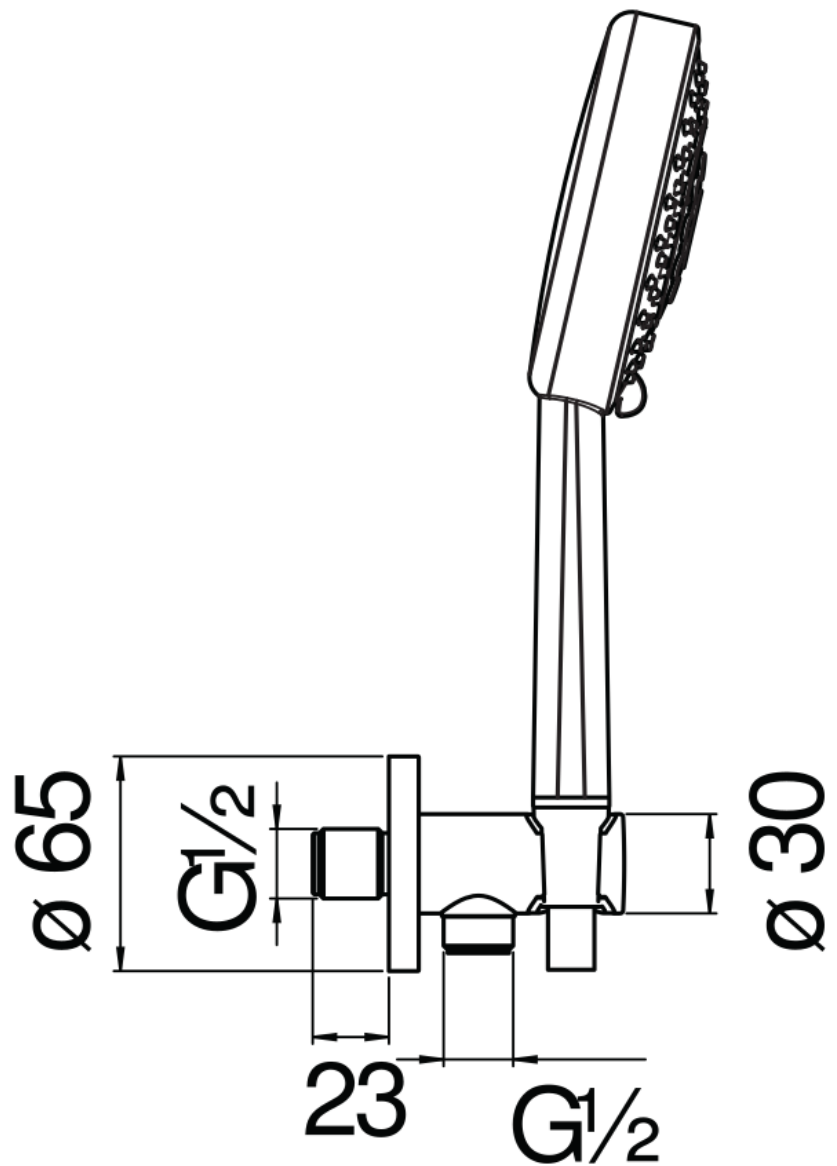

SPECIFICATIONS

Shower set with 1/2" water connection

Chrome

Teflon coated fixed hand shower support

4-jet hand shower and 150 cm hose

Packaging: 24 x 25 x 8 cm / 0,0048 m³ / 1 kg

FLOW RATE DIAGRAM: HOT/COLD WATER

— Hand shower

FLOW RATE DIAGRAM: MIXED WATER

— Hand shower