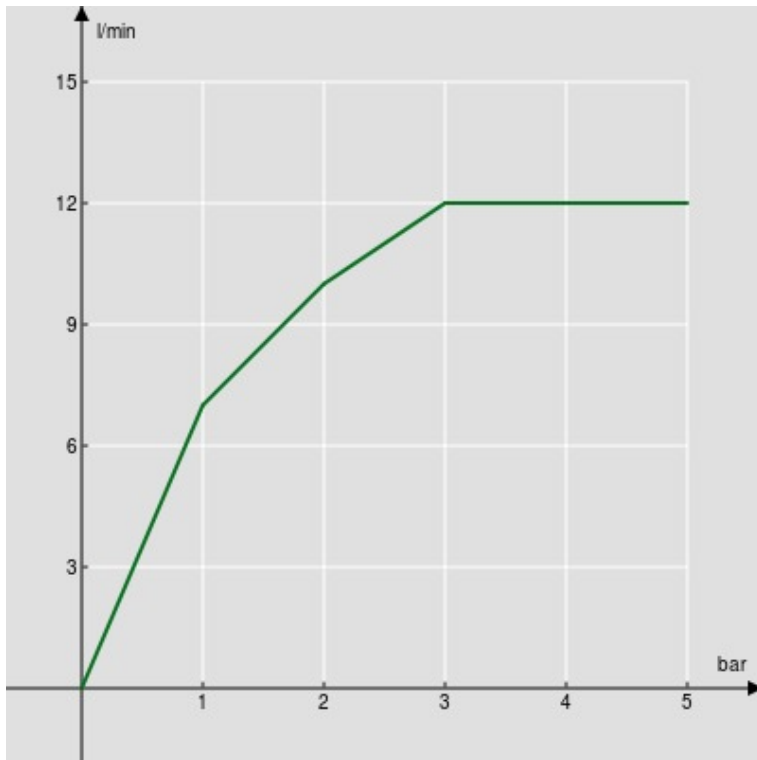

SPECIFICATIONS

Shower set with 1/2" water connection

Chrome

Teflon coated fixed hand shower support

4-jet hand shower and 150 cm hose

Packaging: 24 x 25 x 8 cm / 0,0048 m³ / 1 kg

FLOW RATE DIAGRAM: HOT/COLD WATER

— Hand shower

FLOW RATE DIAGRAM: MIXED WATER

— Hand shower