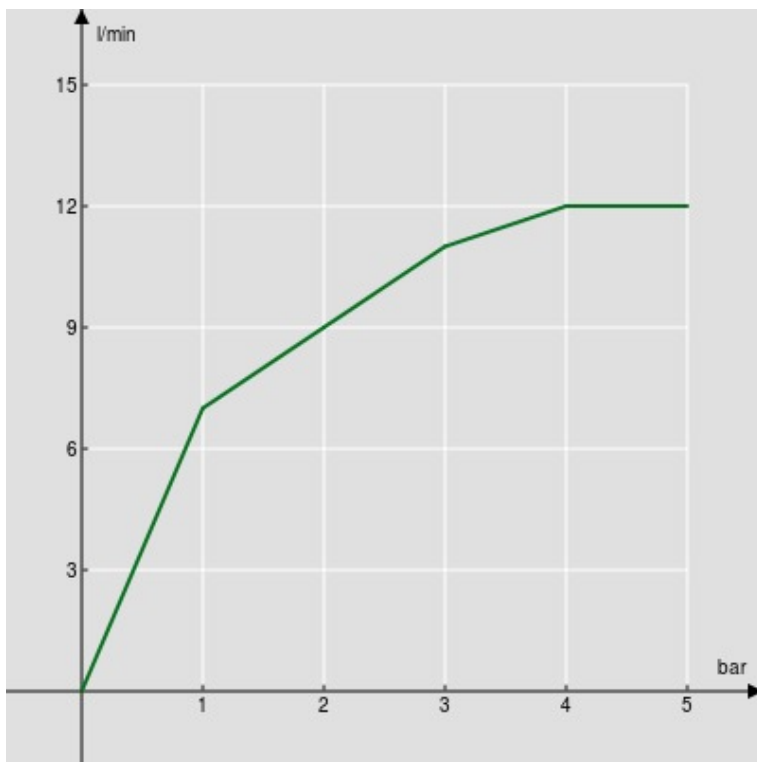

SPECIFICATIONS

Shower set with 1/2" water connection

Chrome

Teflon coated fixed hand shower support

4-jet hand shower and 150 cm hose

Packaging: 24 x 25 x 8 cm / 0,0048 m³ / 1 kg

FLOW RATE DIAGRAM: HOT/COLD WATER

— Hand shower

FLOW RATE DIAGRAM: MIXED WATER

— Hand shower