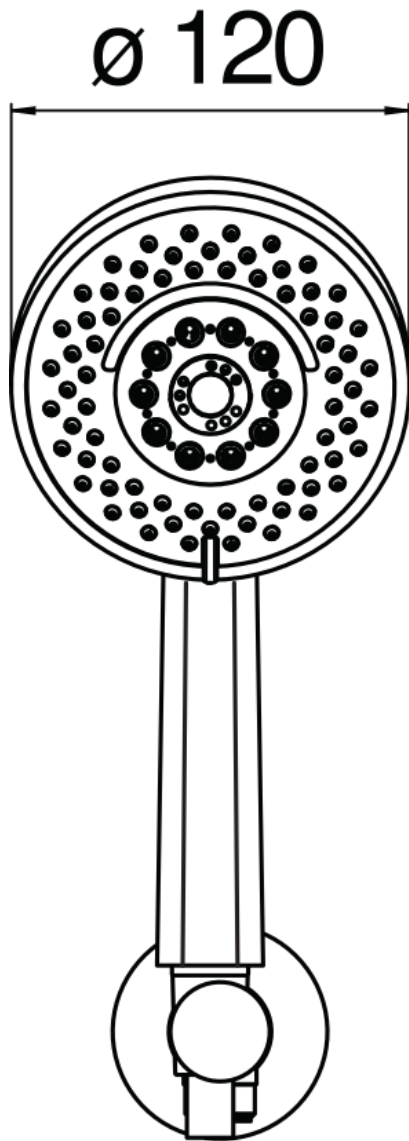

SPECIFICATIONS

Shower set with 1/2" water connection

Chrome

Teflon coated fixed hand shower support

4-jet hand shower and 150 cm hose

Packaging: 24 x 25 x 8 cm / 0,0048 m³ / 1 kg

FLOW RATE DIAGRAM: HOT/COLD WATER

— Hand shower

FLOW RATE DIAGRAM: MIXED WATER

— Hand shower